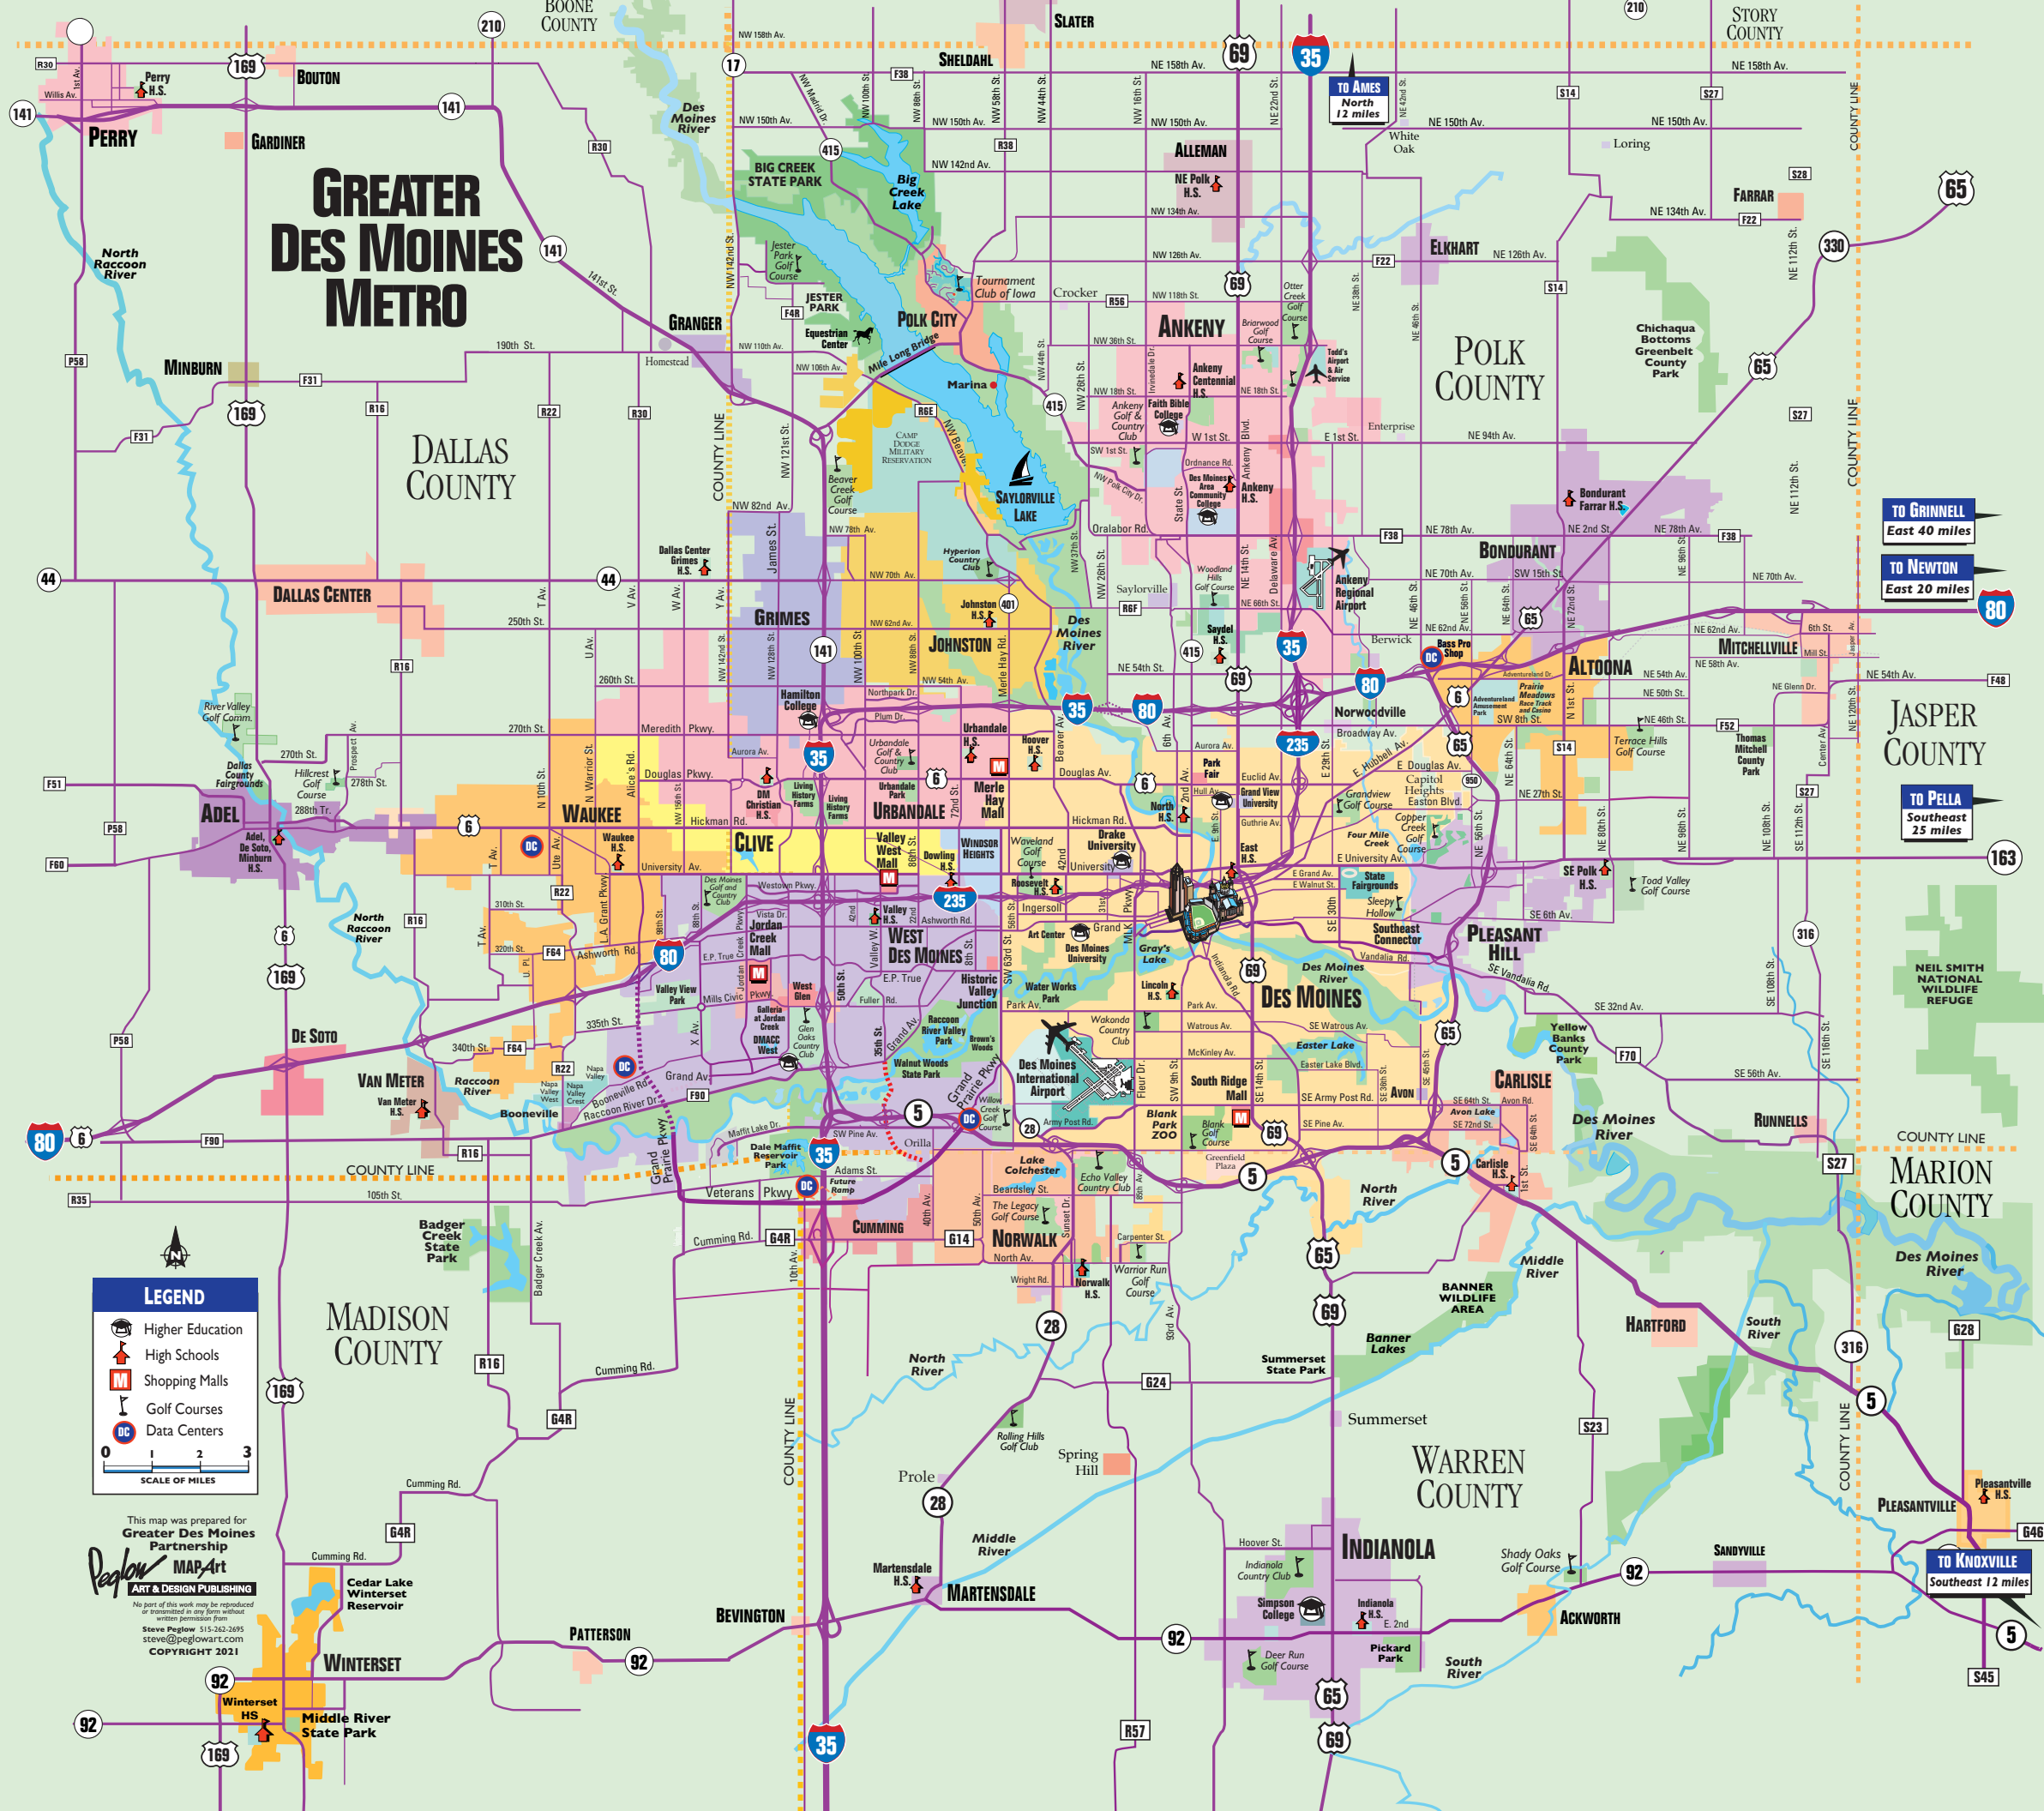

GREATER DES MOINES METRO

TO GRINNELL
East 40 miles

TO NEWTON
East 20 miles

TO PELLA
Southeast 25 miles

TO KNOXVILLE
Southeast 12 miles

LEGEND

- Higher Education
- High Schools
- Shopping Malls
- Golf Courses
- Data Centers

0 1 2 3
SCALE OF MILES